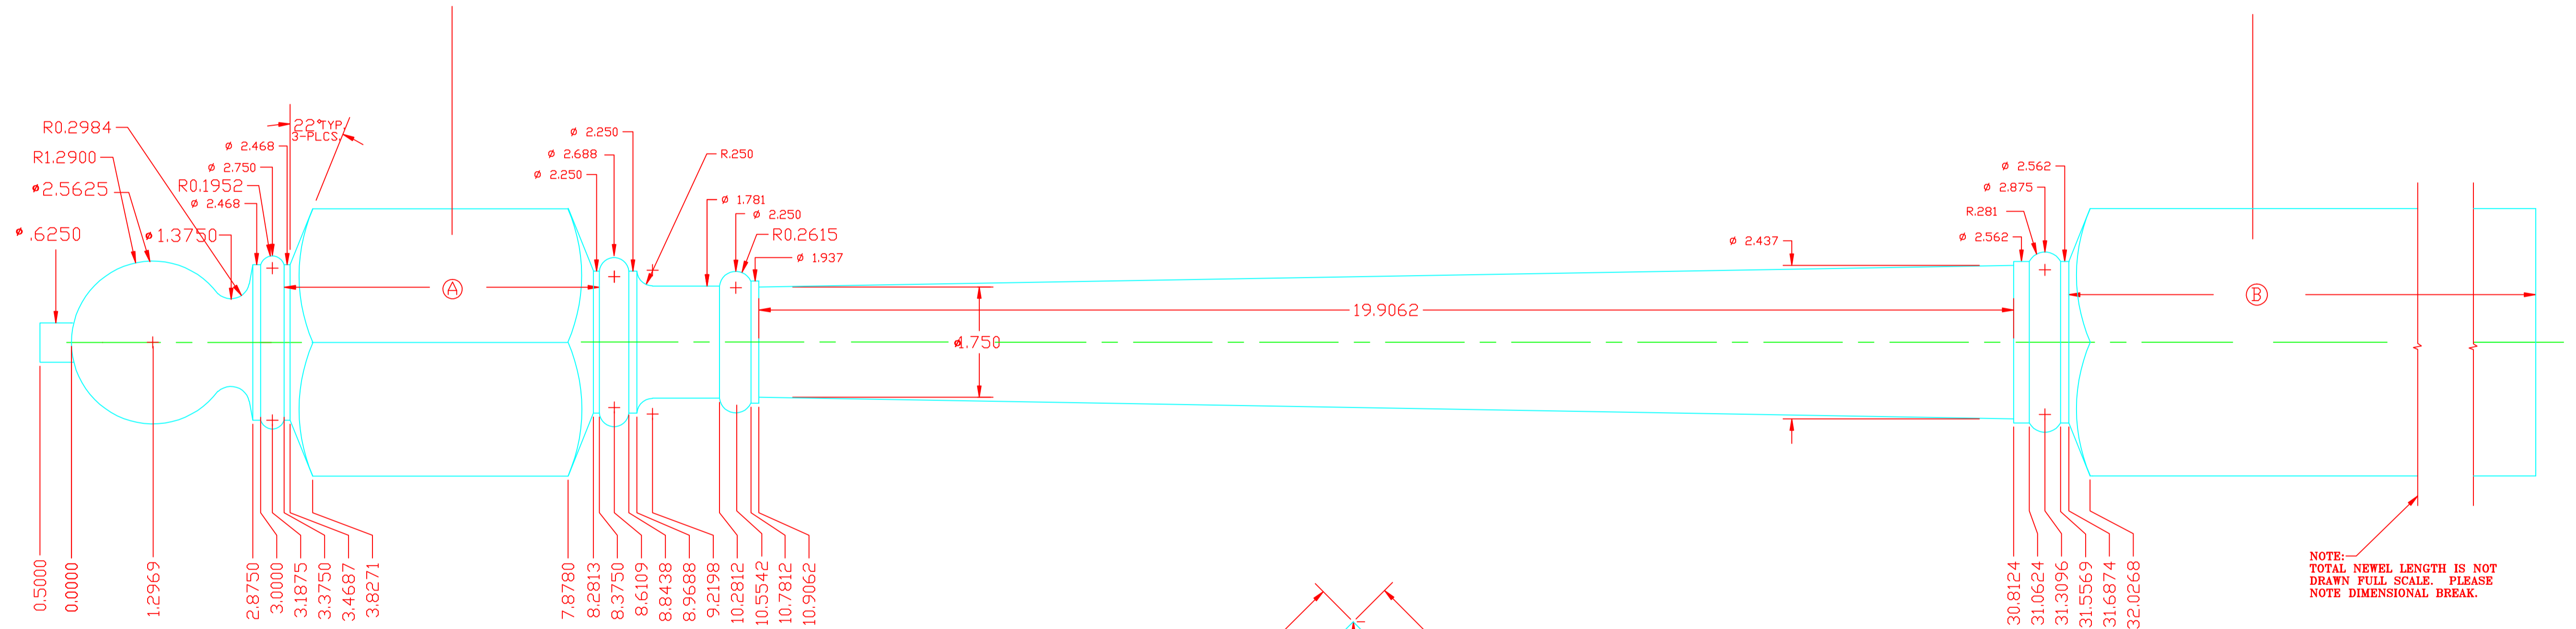

NOTE: (A) = C4040 BT-5.00
 C4042 BT-5.00
 C4045 BT-10.00
 C4046 BT-13.00
 C4055 BT-5.00

NOTE: (B) = C4040 BT-14.8125
 C4042 BT-20.8125
 C4045 BT-21.8125
 C4046 BT-18.8125
 C4055 BT-35.3125

C 4040 SERIES BALL TOP NEWEL

FULL SCALE LENGTH OF NEWEL (FINISHED)

C4040	BT	47.50
C4042	BT	53.50
C4045	BT	59.50
C4046	BT	59.50
C4055	BT	68.00